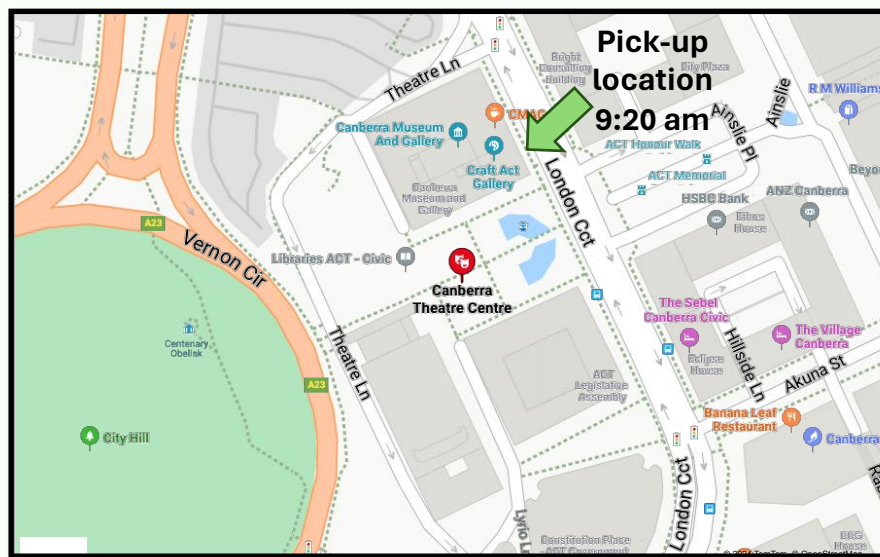

Canberra to Kioloa Campus

- **Pick-up location 1.** Monday 11th March 2024 at 9:00 am. Canberra Airport Domestic Terminal - Arrivals level outside of hire car offices (see map below).

- **Pick-up location 2.** Monday 11th March 2024 at 9:20 am. Canberra theatre (see map below).

- **Arrival:** Kioloa Campus - 11:30 am.

Kioloa Campus to Canberra

- **Departure:** Kioloa Campus 15th March 2024 - 4:00 pm.
- **Arrival:** Canberra Airport Domestic Terminal - 6:30 pm.