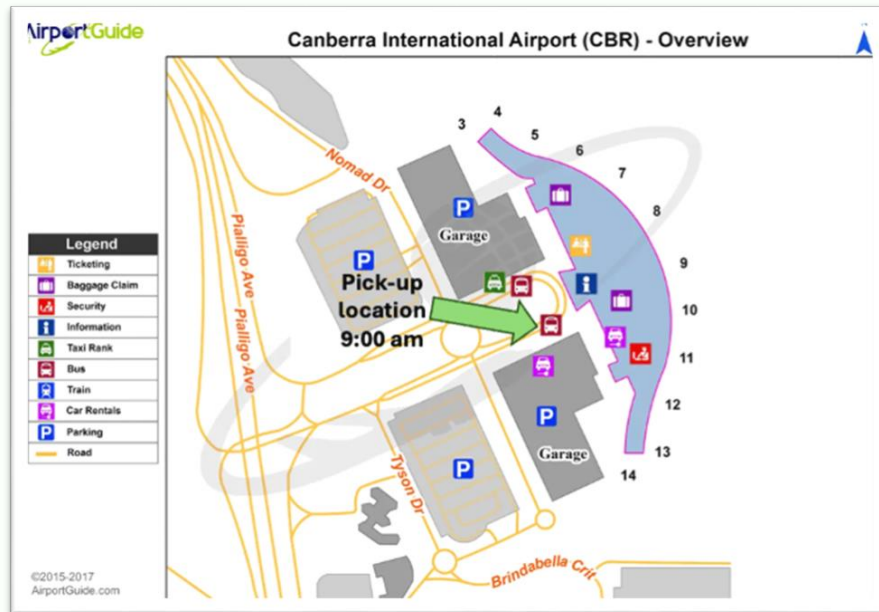

Canberra to Kioloa Campus

- **Pick-up location 1.** Monday 11th March 2024 at 9:00 am. Canberra Airport Domestic Terminal - Arrivals level outside of hire car offices (see map below).

- **Pick-up location 2.** Monday 11th March 2024 at 9:20 am. Canberra theatre (see map below).

- **Arrival:** Kioloa Campus - 11:30 am.

Kioloa Campus to Canberra

- **Departure:** Kioloa Campus 15th March 2024 - 4:00 pm.
- **Arrival:** Canberra Airport Domestic Terminal - 6:30 pm.